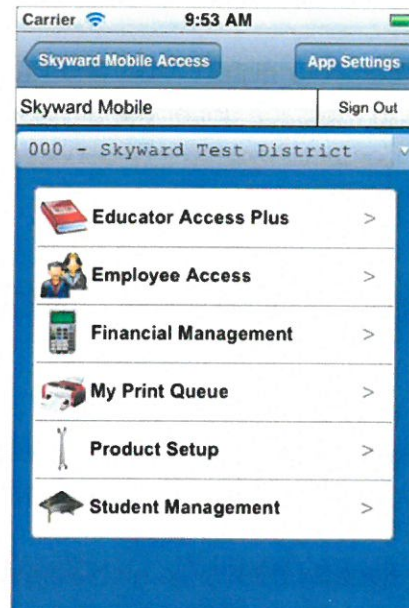

Users can obtain the free [application](#) in the Apple App Store.

Description

Skyward Mobile Access provides intuitive access for students, parents, and school staff that currently use Skyward's Family Access, Student Access, or Employee Access. Skyward Mobile Access will automatically locate your district and take you instantly to your vital information such as grades, attendance, discipline, payroll, time off, and more!

[Skyward, Inc Web Site](#) ▶ [Skyward Mobile Access Support](#) ▶

Screenshots

iPhone | iPad

[View in iTunes](#)

This app is designed for both iPhone and iPad

Free

Category: **Education**
Released: Feb 21, 2012
Version: 1.0
Size: 8.6 MB
Language: English
Seller: Skyward Inc
© Skyward, Inc
Rated 4+

Skyward recommends using Find By Current Location/GPS. Only districts that have opted in will display. You will then select your school district and log in with your credentials. Your selection will be retained for the next session.