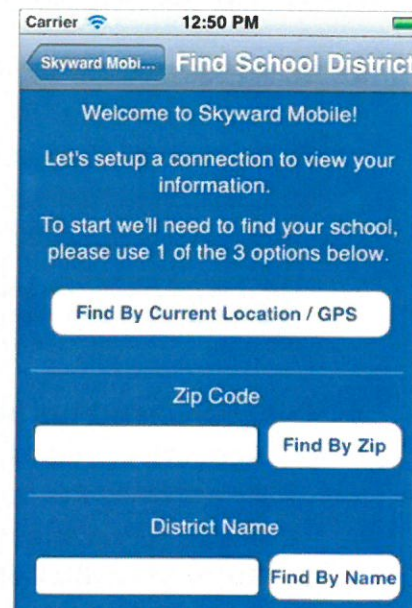

Users can obtain the free [application](#) in the Apple App Store.

Description

Skyward Mobile Access provides intuitive access for students, parents, and school staff that currently use Skyward's Family Access, Student Access, or Employee Access. Skyward Mobile Access will automatically locate your district and take you instantly to your vital information such as grades, attendance, discipline, payroll, time off, and more!

[Skyward, Inc Web Site](#) ▶ [Skyward Mobile Access Support](#) ▶

Screenshots

iPhone | iPad

[View in iTunes](#)

This app is designed for both iPhone and iPad

Free

Category: **Education**
Released: Feb 21, 2012
Version: 1.0
Size: 8.6 MB
Language: English
Seller: Skyward Inc
© Skyward, Inc
Rated 4+

Requirements: Compatible with iPhone, iPod touch, and iPad. Requires iOS 4.0 or later.

Customer Ratings

We have not received enough ratings to display an average for the current version of this application.

Skyward recommends using Find By Current Location/GPS. Only districts that have opted in will display. You will then select your school district and log in with your credentials. Your selection will be retained for the next session.

Once logged in, you will be able to access information on:

- **Educator Access Plus** – Take Attendance and Enter Discipline Referrals
- **Employee Access** – My Time Off, Pay History and Expense Reimbursement
- **Financial Management** – Account Management and Accounts Payable
- **My Print Queue**
- **Product Setup** – Secured Users and Task Manager
- **Student Management** – Student Information for Activities, Attendance, Calendar, Discipline, Emergency Contacts, Family, Gradebook, Missing Assignments, Schedule and Student Details